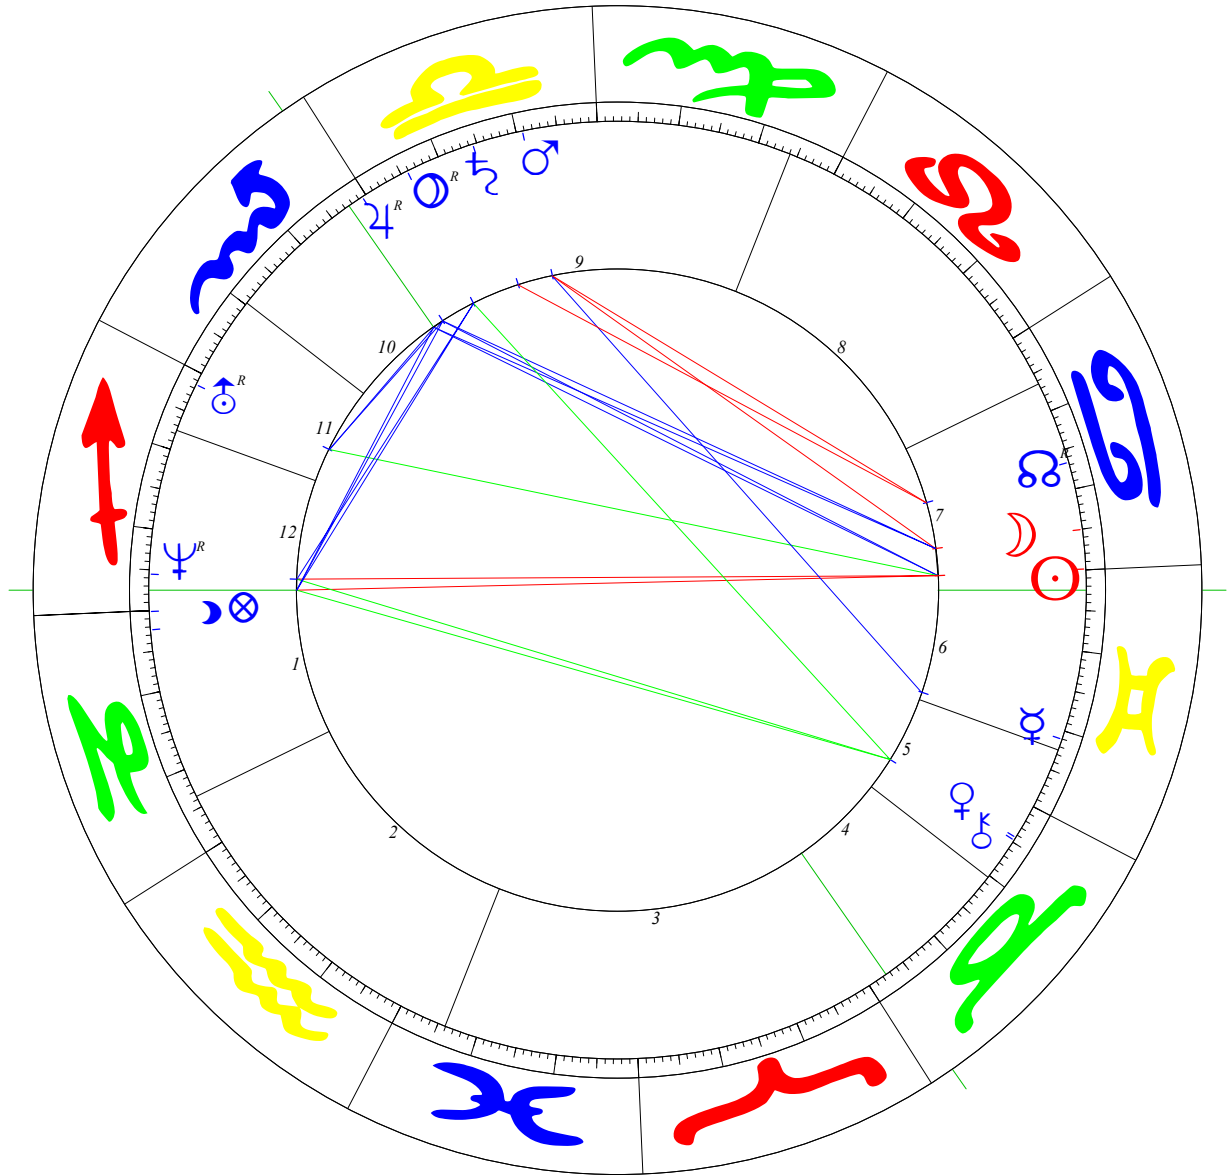

Radix

Prinz William

Koch (GOH)

21.06.1982, 21:03 WET/S; London (L: -000°10 / B: 51°30)

| | | |
|----|------------|---|
| ☉ | 00°06'22 | ♏ |
| ☾ | 04°57'53 | ♏ |
| ☿ | 08°58'09 | ♏ |
| ♀ | 25°39'47 | ♏ |
| ♂ | 09°12'19 | ♏ |
| ♃ | 00°29'21 r | ♏ |
| ♅ | 15°30'25 | ♏ |
| ♆ | 01°29'40 r | ♏ |
| ♇ | 25°32'37 r | ♏ |
| ♁ | 24°09'40 r | ♏ |
| ♂ | 13°19'52 r | ♏ |
| ♁ | 02°21'50 | ♏ |
| ♃ | 25°16'58 | ♏ |
| ☾ | 00°07'24 | ♏ |
| Ac | 27°30'19 | ♏ |
| Mc | 02°27'46 | ♏ |

| | | | | | | | | | | | | |
|---|--------|---|---|---|---|---|---|---|---|---|---|---|
| ☉ | ♏ -4,9 | ☾ | | ♃ | | ♅ | | ♆ | | ♇ | | |
| | | ♃ | | ♅ | | ♆ | | ♇ | | | | |
| | | | ♃ | | ♅ | | ♆ | | ♇ | | | |
| | | | | ♃ | | ♅ | | ♆ | | ♇ | | |
| | | | | | ♃ | | ♅ | | ♆ | | ♇ | |
| | | | | | | ♃ | | ♅ | | ♆ | ♇ | |
| | | | | | | | ♃ | | ♅ | | ♆ | |
| | | | | | | | | ♃ | | ♅ | ♆ | |
| | | | | | | | | | ♃ | | ♅ | |
| | | | | | | | | | | ♃ | ♅ | |
| | | | | | | | | | | | ♃ | |
| | | | | | | | | | | | | ♃ |

| | | | |
|------|------|------|------|
| | K 32 | F 17 | V 23 |
| F 18 | | | ♃♏Ac |
| E 5 | ♁♂ | ♀♂ | |
| L 19 | ♂♃♁ | | ♀ |
| W 30 | ☉♁♁ | ♃Mc | |

H2 23°36'44 ♏

H3 05°54'59 ♏

H11 19°44'20 ♏

H12 07°34'17 ♏